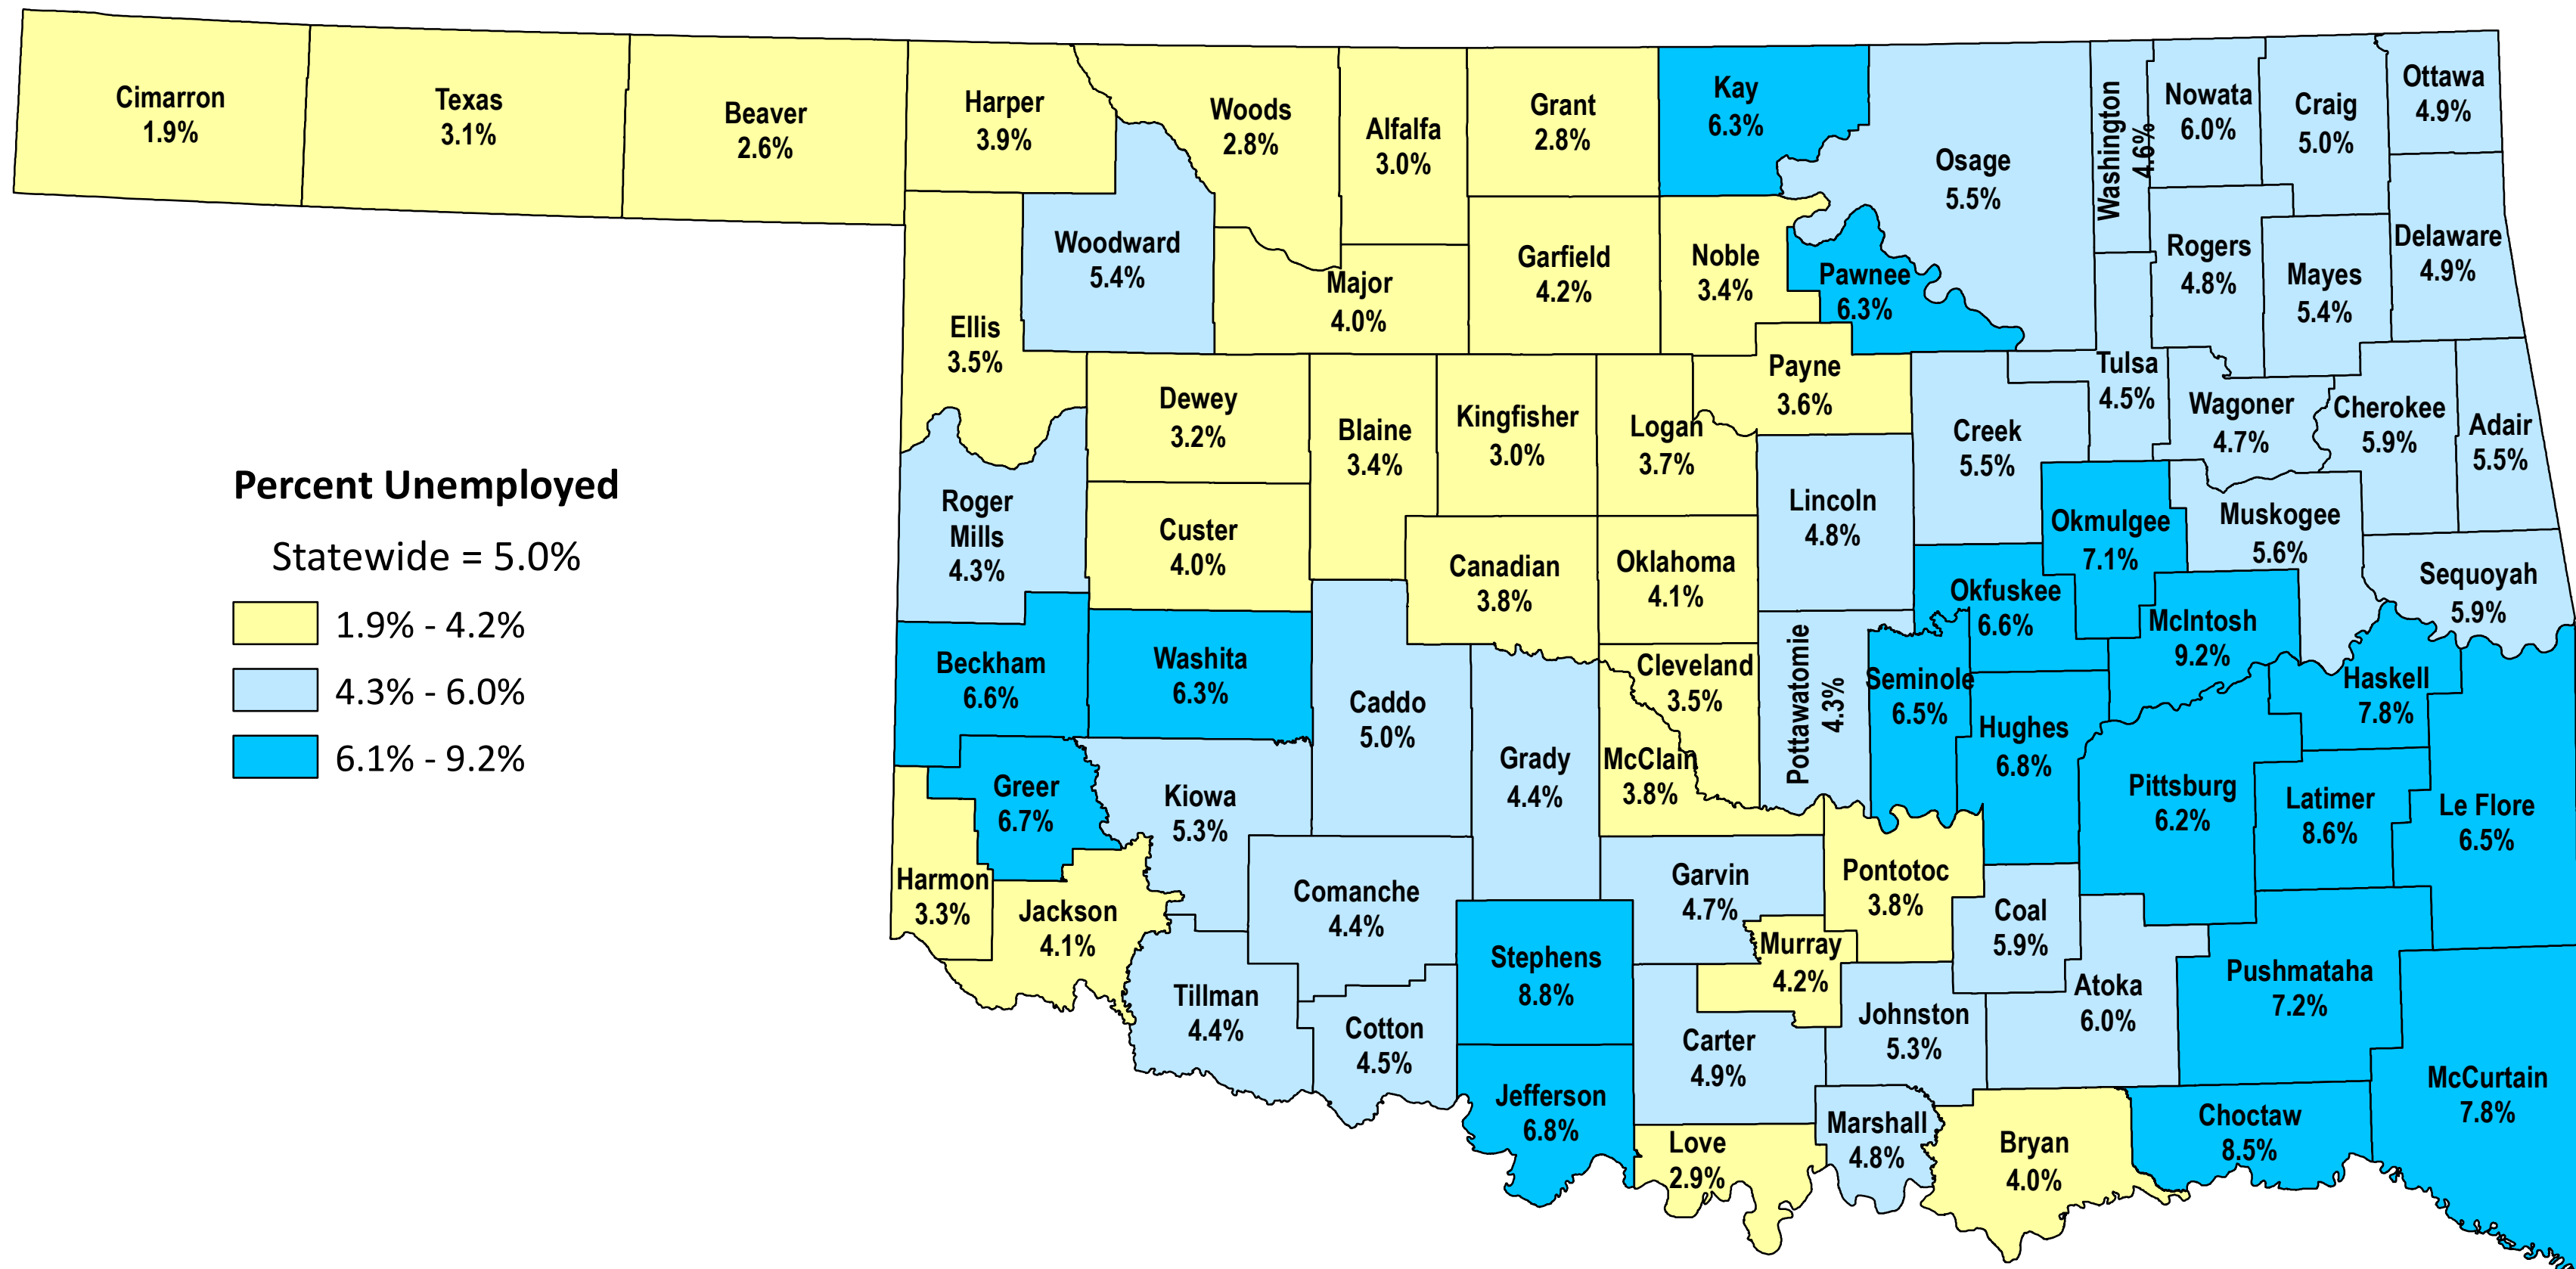

County Unemployment Rates, Not Seasonally Adjusted - December 2016

Oklahoma Employment Security Commission

SOURCE: U.S. Department of Labor, Bureau of Labor Statistics, Local Area Unemployment Statistics (LAUS)

Rolling 12-Month Averages, January 2016 - December 2016

SOURCE: U.S. Department of Labor, Bureau of Labor Statistics, Local Area Unemployment Statistics (LAUS)