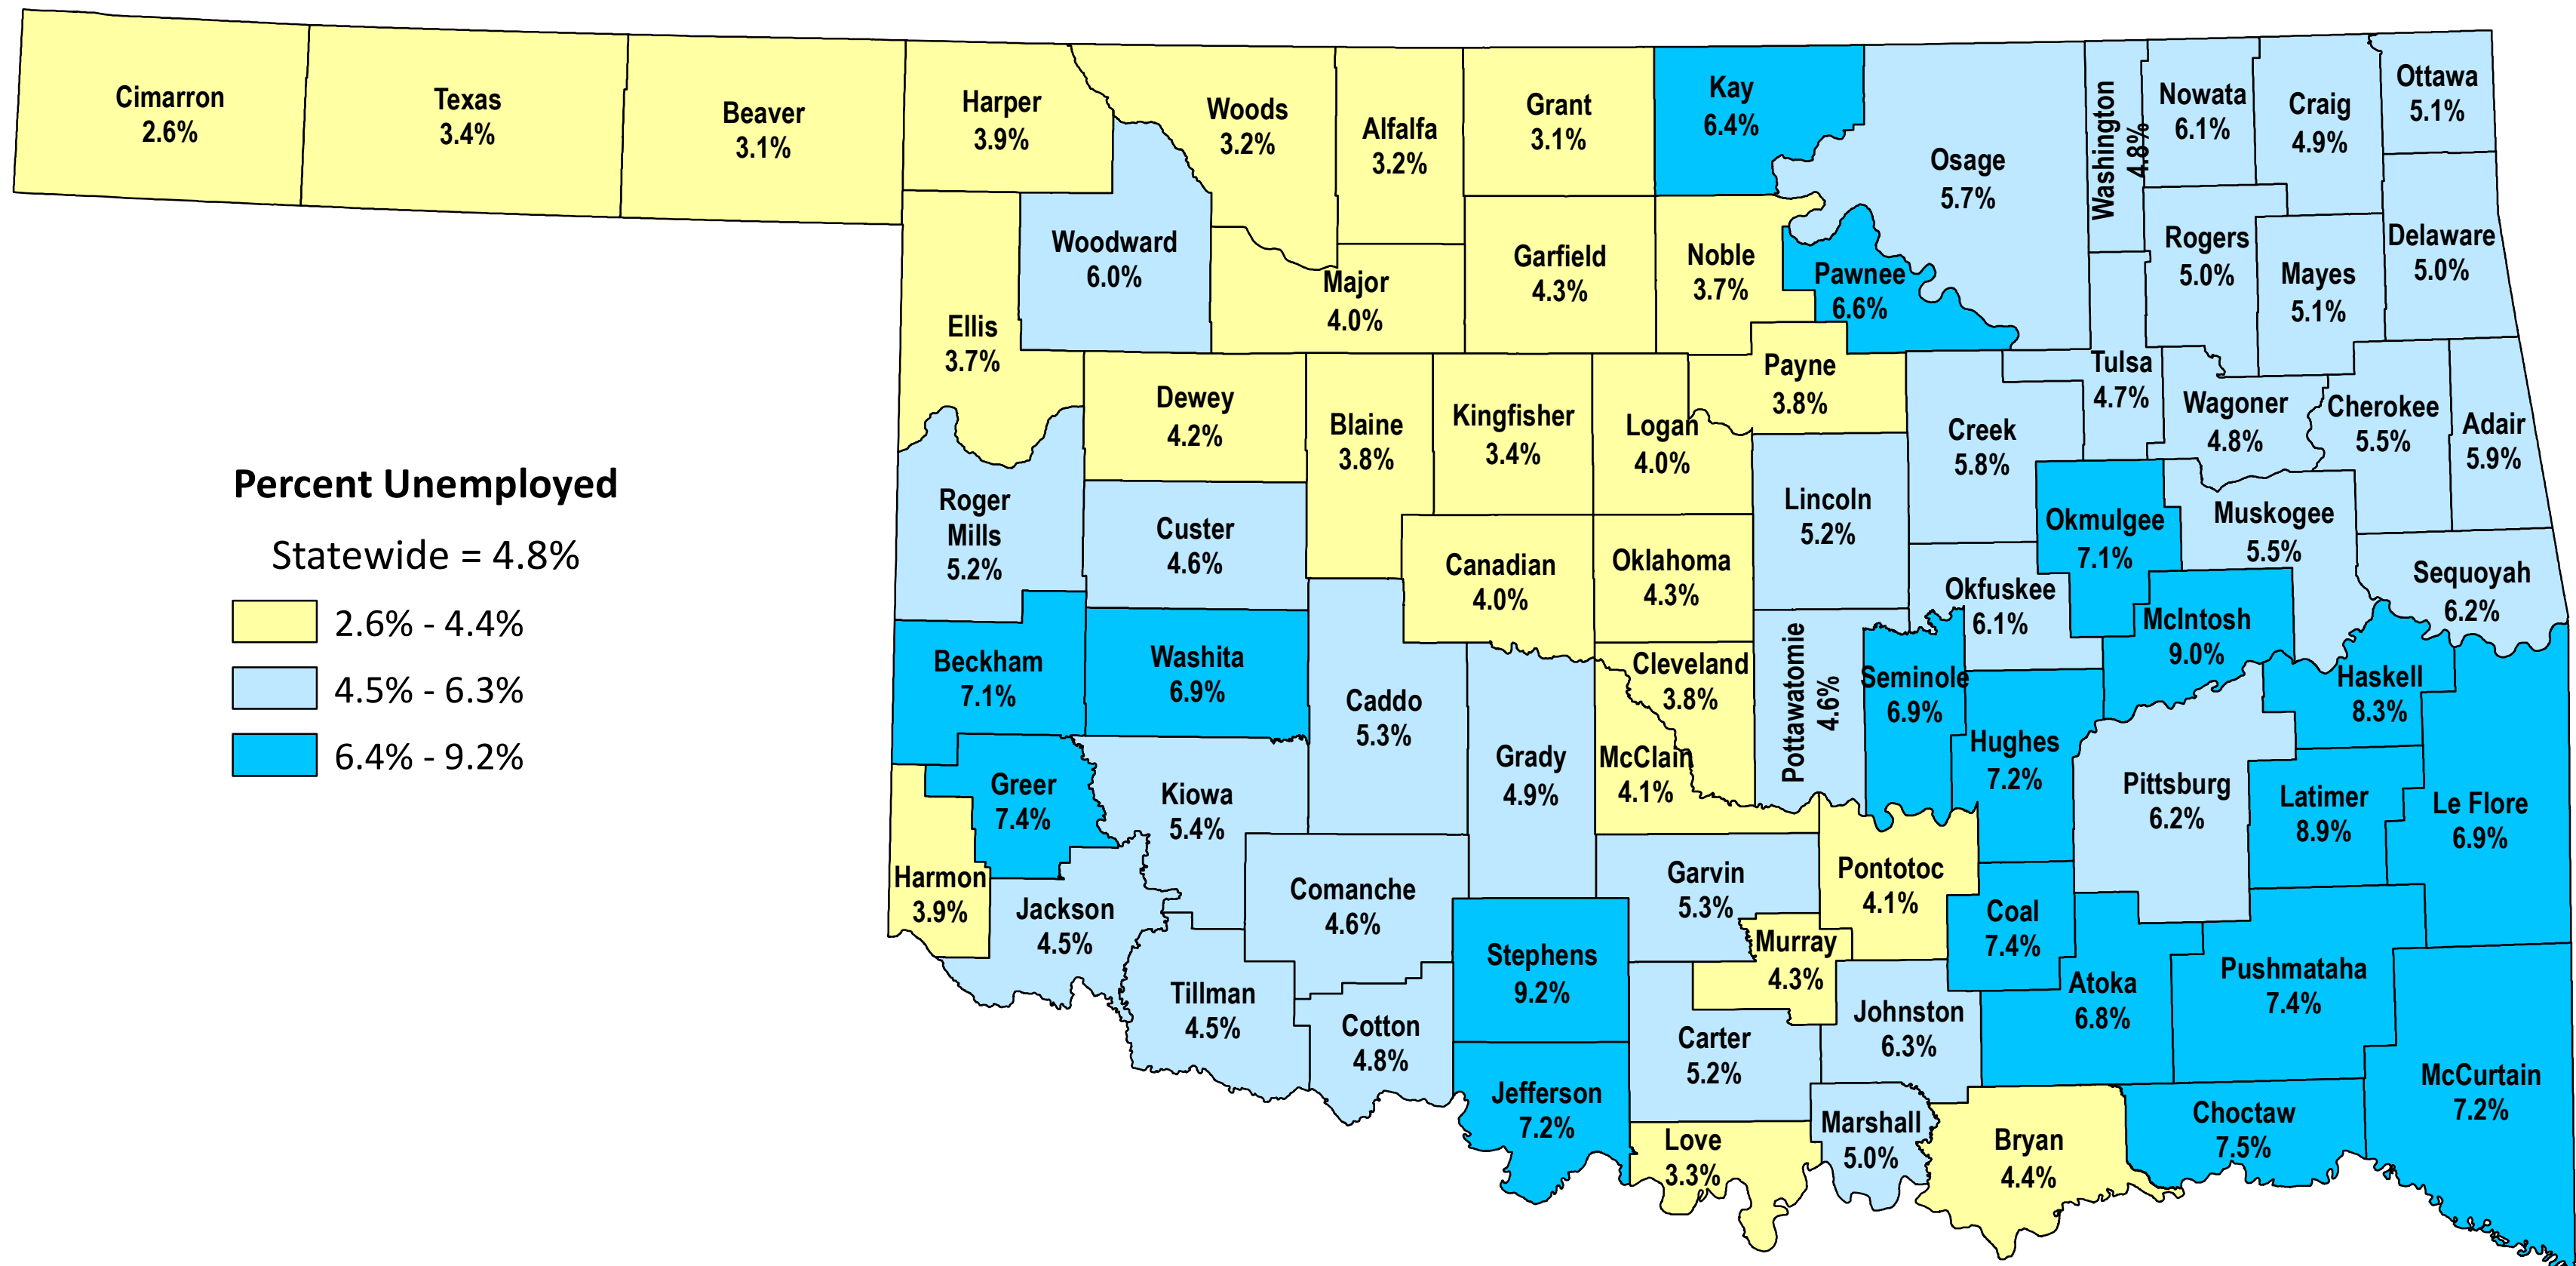

County Unemployment Rates, Not Seasonally Adjusted - December 2016

Oklahoma Employment Security Commission

SOURCE: U.S. Department of Labor, Bureau of Labor Statistics, Local Area Unemployment Statistics (LAUS)

Rolling 12-Month Averages, January 2016 - December 2016

SOURCE: U.S. Department of Labor, Bureau of Labor Statistics, Local Area Unemployment Statistics (LAUS)