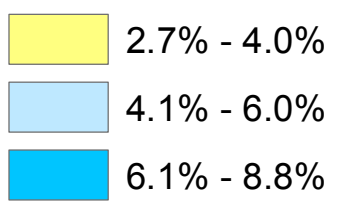

Unemployment Rate

Unemployment Rate - August 2014
Oklahoma Employment Security Commission

Unemployment Rate

**Rolling Twelve Month Average
September 2013 - August 2014**

Percentage Point Difference Between August 2014 and July 2014 Unemployment Rate