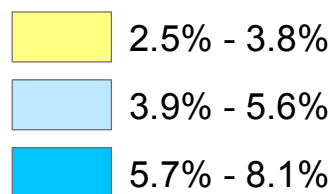

Unemployment Rate

Unemployment Rate - August 2014
Oklahoma Employment Security Commission

Unemployment Rate

**Rolling Twelve Month Average
September 2013 - August 2014**

Percentage Point Difference Between August 2014 and July 2014 Unemployment Rate