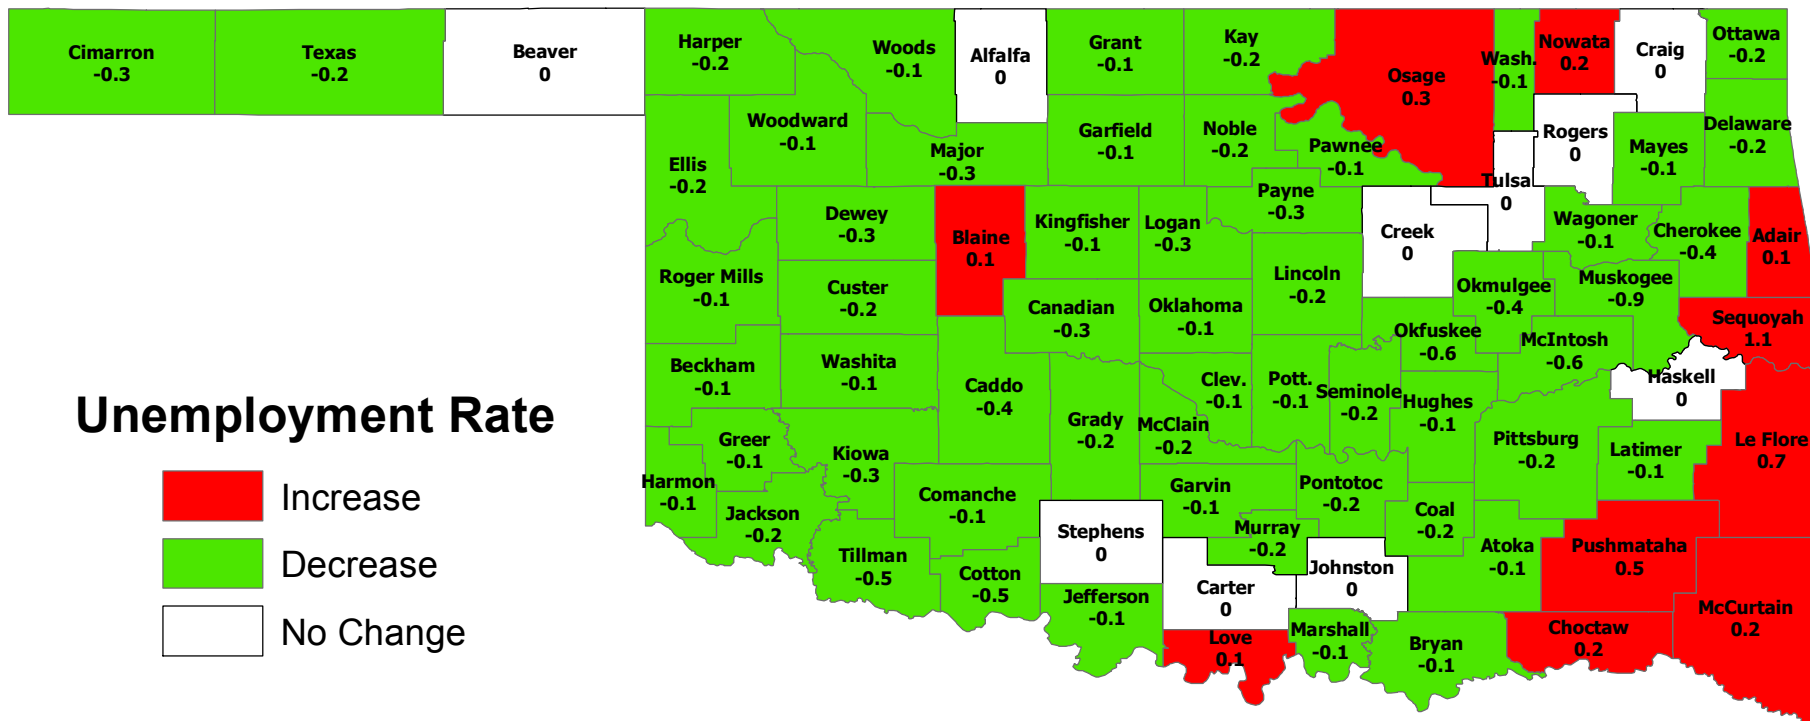

Unemployment Rate

Unemployment Rate - August 2014
Oklahoma Employment Security Commission

Unemployment Rate

**Rolling Twelve Month Average
September 2013 - August 2014**

Percentage Point Difference Between August 2014 and July 2014 Unemployment Rate

Unemployment Rate

- Increase
- Decrease
- No Change

Percentage Point Difference Between August 2014 and August 2013 Unemployment Rate