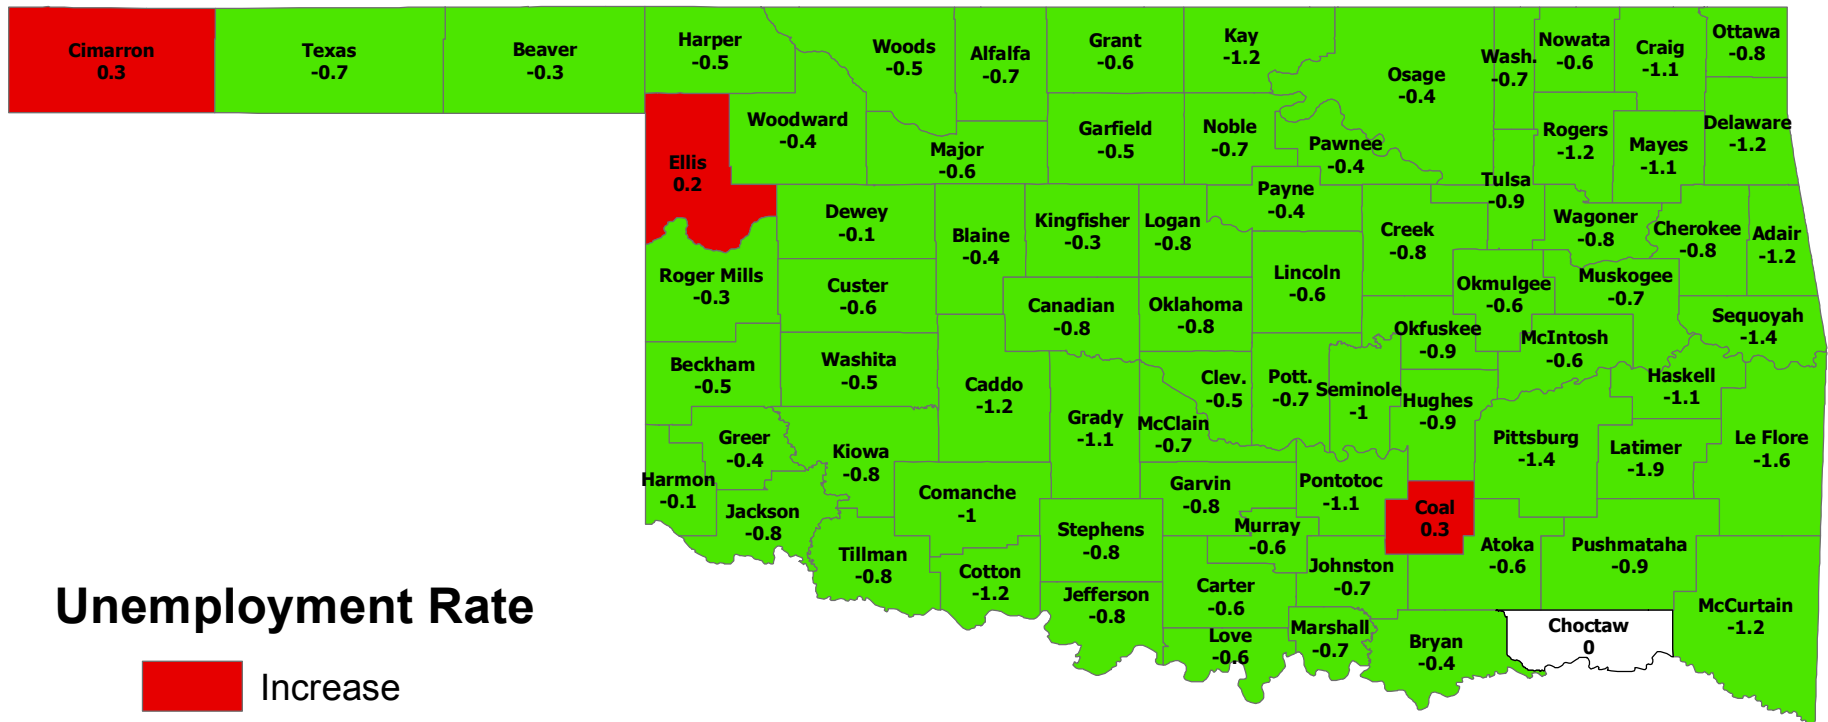

Unemployment Rate

Unemployment Rate - August 2014
Oklahoma Employment Security Commission

Unemployment Rate

**Rolling Twelve Month Average
September 2013 - August 2014**

Percentage Point Difference Between August 2014 and July 2014 Unemployment Rate