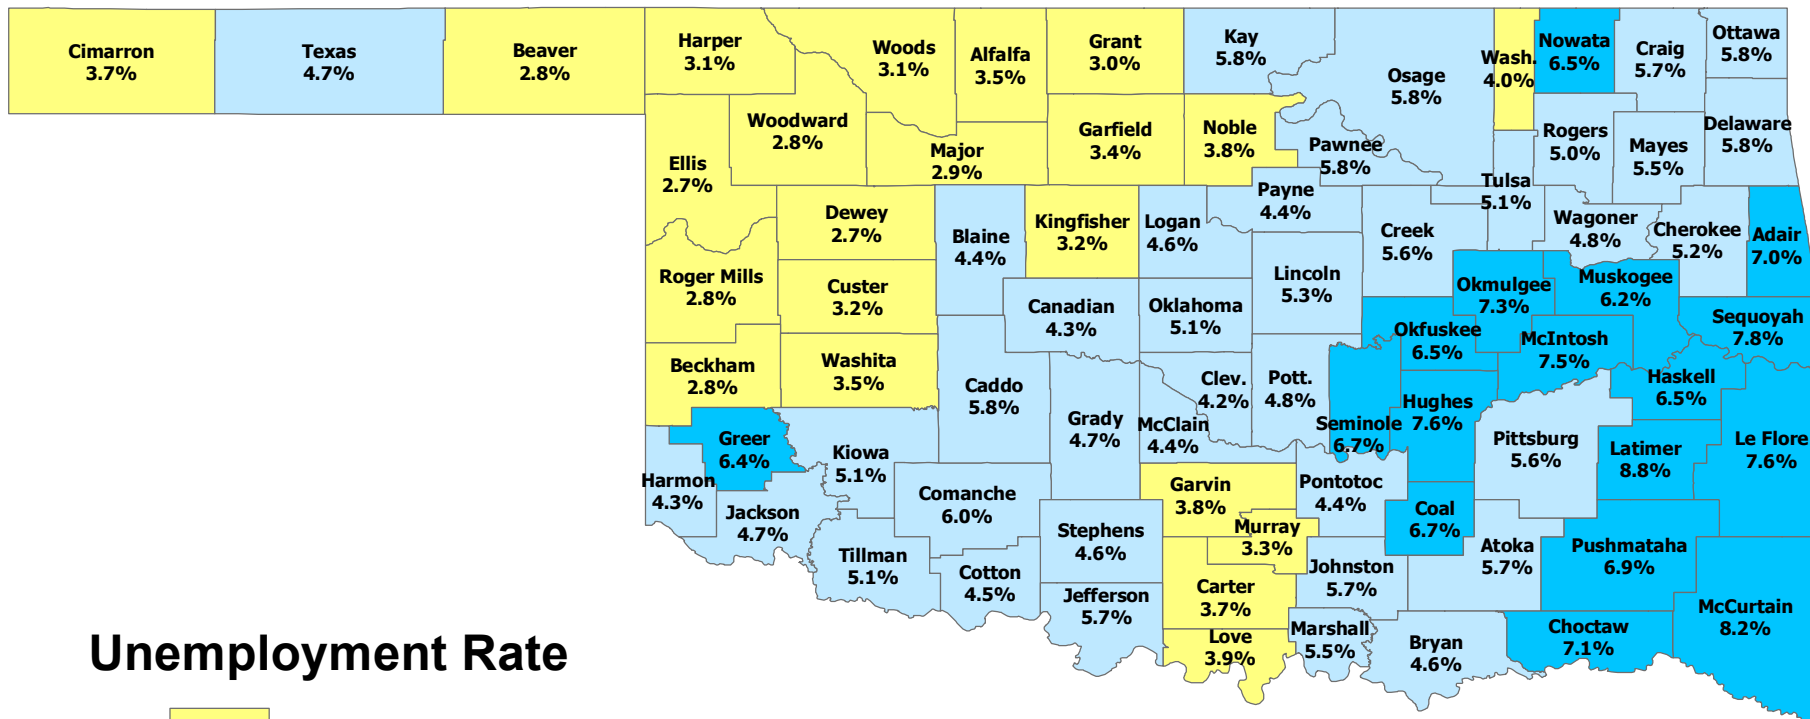

Unemployment Rate

Unemployment Rate - August 2014
Oklahoma Employment Security Commission

Unemployment Rate

**Rolling Twelve Month Average
September 2013 - August 2014**

Percentage Point Difference Between August 2014 and July 2014 Unemployment Rate