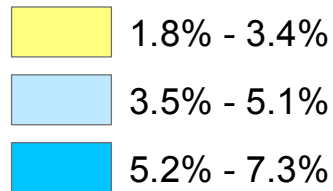

Oklahoma Unemployment Rate

Unemployment Rate

Unemployment Rate - April 2014
Oklahoma Employment Security Commission

Oklahoma Unemployment Rate

**Rolling Twelve Month Average
May 2013 - April 2014**

Oklahoma Unemployment Rate