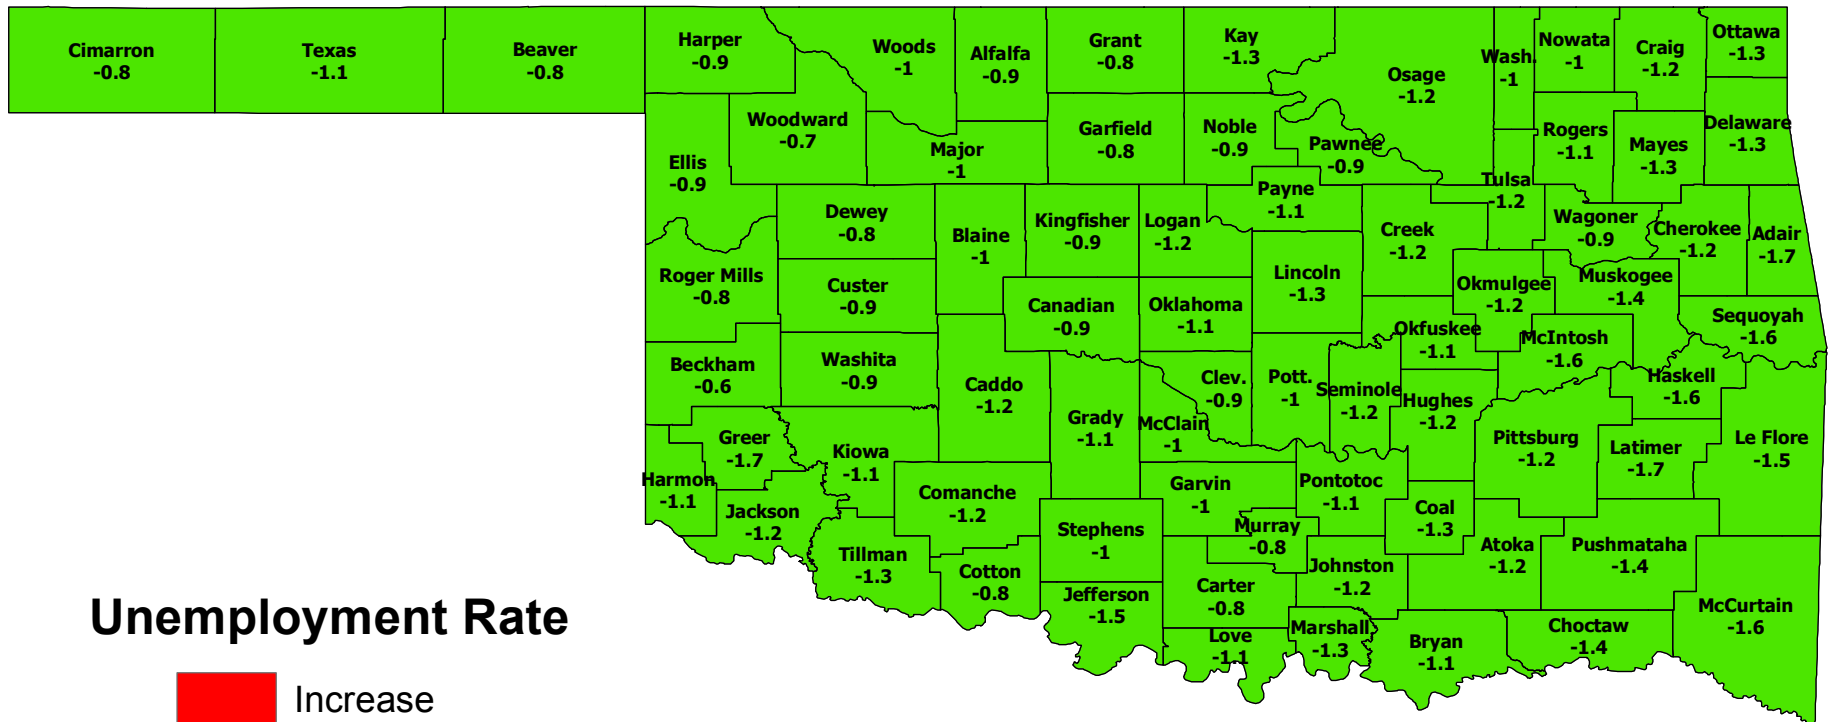

Oklahoma Unemployment Rate

Unemployment Rate

Unemployment Rate - April 2014
Oklahoma Employment Security Commission

Oklahoma Unemployment Rate

**Rolling Twelve Month Average
May 2013 - April 2014**

Oklahoma Unemployment Rate

Unemployment Rate

- Increase
- Decrease
- No Change

**Percentage Point Difference Between April 2014
and March 2014 Unemployment Rate**

Oklahoma Unemployment Rate

Percentage Point Difference Between April's 2014 and 2013 Unemployment Rate