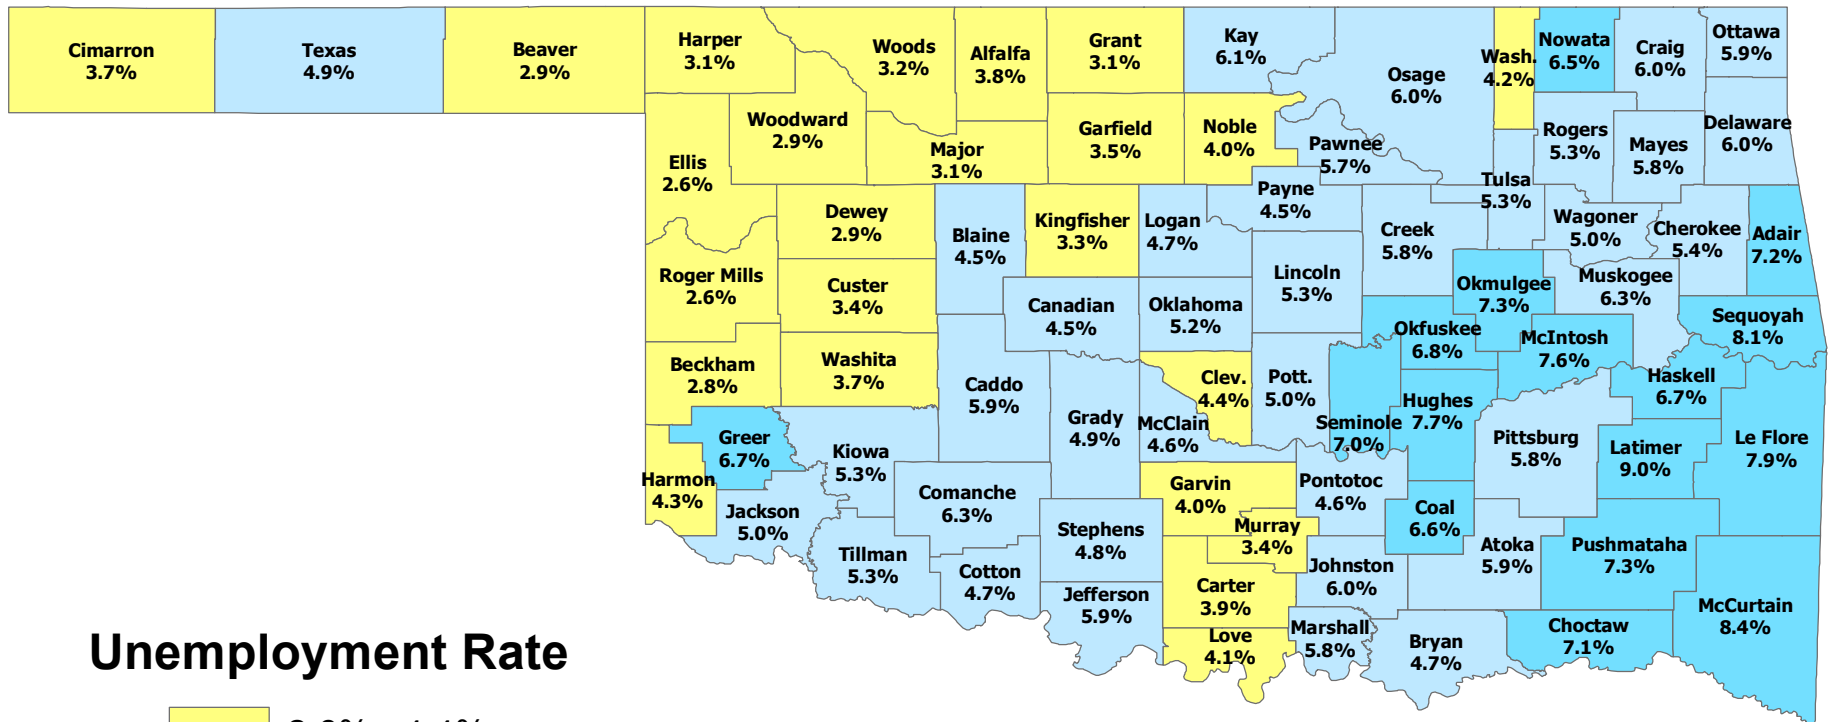

Oklahoma Unemployment Rate

Unemployment Rate

Unemployment Rate - April 2014
Oklahoma Employment Security Commission

Oklahoma Unemployment Rate

**Rolling Twelve Month Average
May 2013 - April 2014**

Oklahoma Unemployment Rate

Unemployment Rate

- Increase
- Decrease
- No Change

**Percentage Point Difference Between April 2014
and March 2014 Unemployment Rate**

Oklahoma Unemployment Rate

Percentage Point Difference Between April's 2014 and 2013 Unemployment Rate