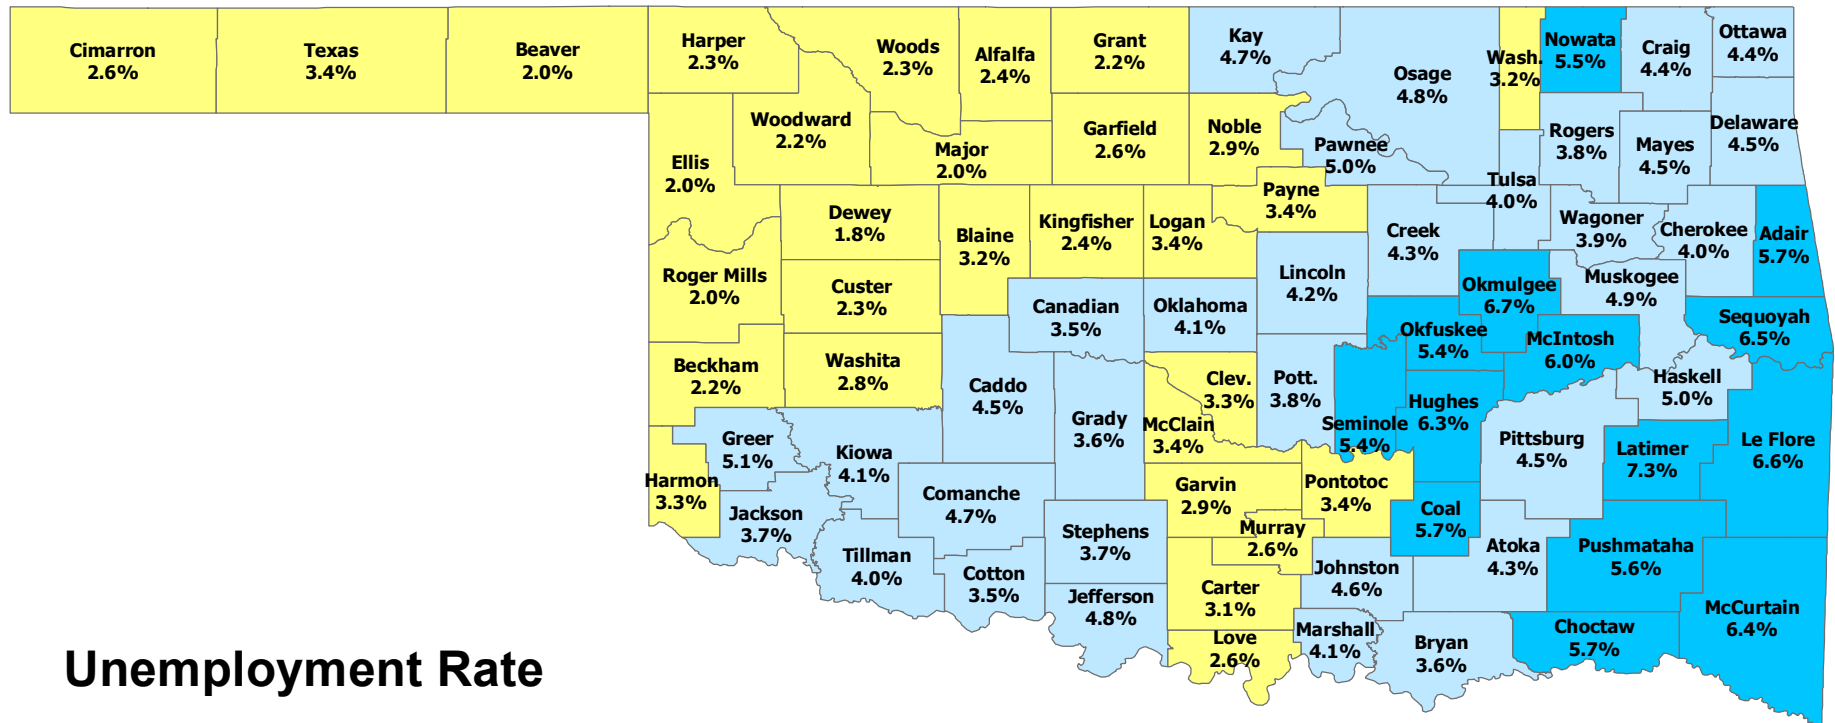

Oklahoma Unemployment Rate

Unemployment Rate

Unemployment Rate - April 2014
Oklahoma Employment Security Commission

Oklahoma Unemployment Rate

**Rolling Twelve Month Average
May 2013 - April 2014**

Oklahoma Unemployment Rate

Unemployment Rate

- Increase
- Decrease
- No Change

**Percentage Point Difference Between April 2014
and March 2014 Unemployment Rate**

Oklahoma Unemployment Rate

Percentage Point Difference Between April's 2014 and 2013 Unemployment Rate