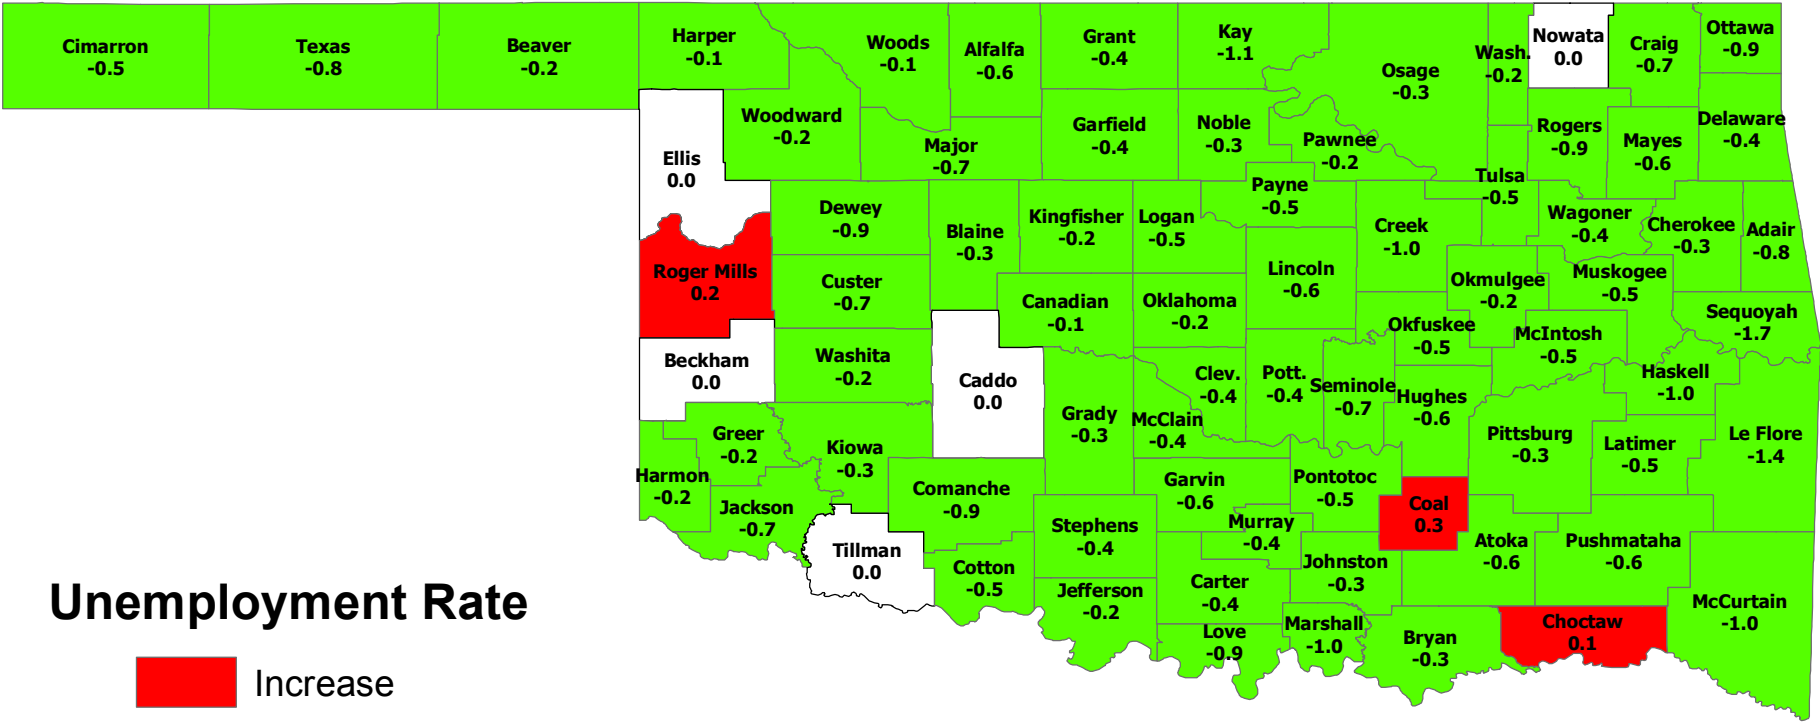

Oklahoma Unemployment Rate

Unemployment Rate

Unemployment Rate - April 2014
Oklahoma Employment Security Commission

Oklahoma Unemployment Rate

**Rolling Twelve Month Average
May 2013 - April 2014**

Oklahoma Unemployment Rate

Unemployment Rate

- Increase
- Decrease
- No Change

**Percentage Point Difference Between April 2014
and March 2014 Unemployment Rate**

Oklahoma Unemployment Rate

Percentage Point Difference Between April's 2014 and 2013 Unemployment Rate